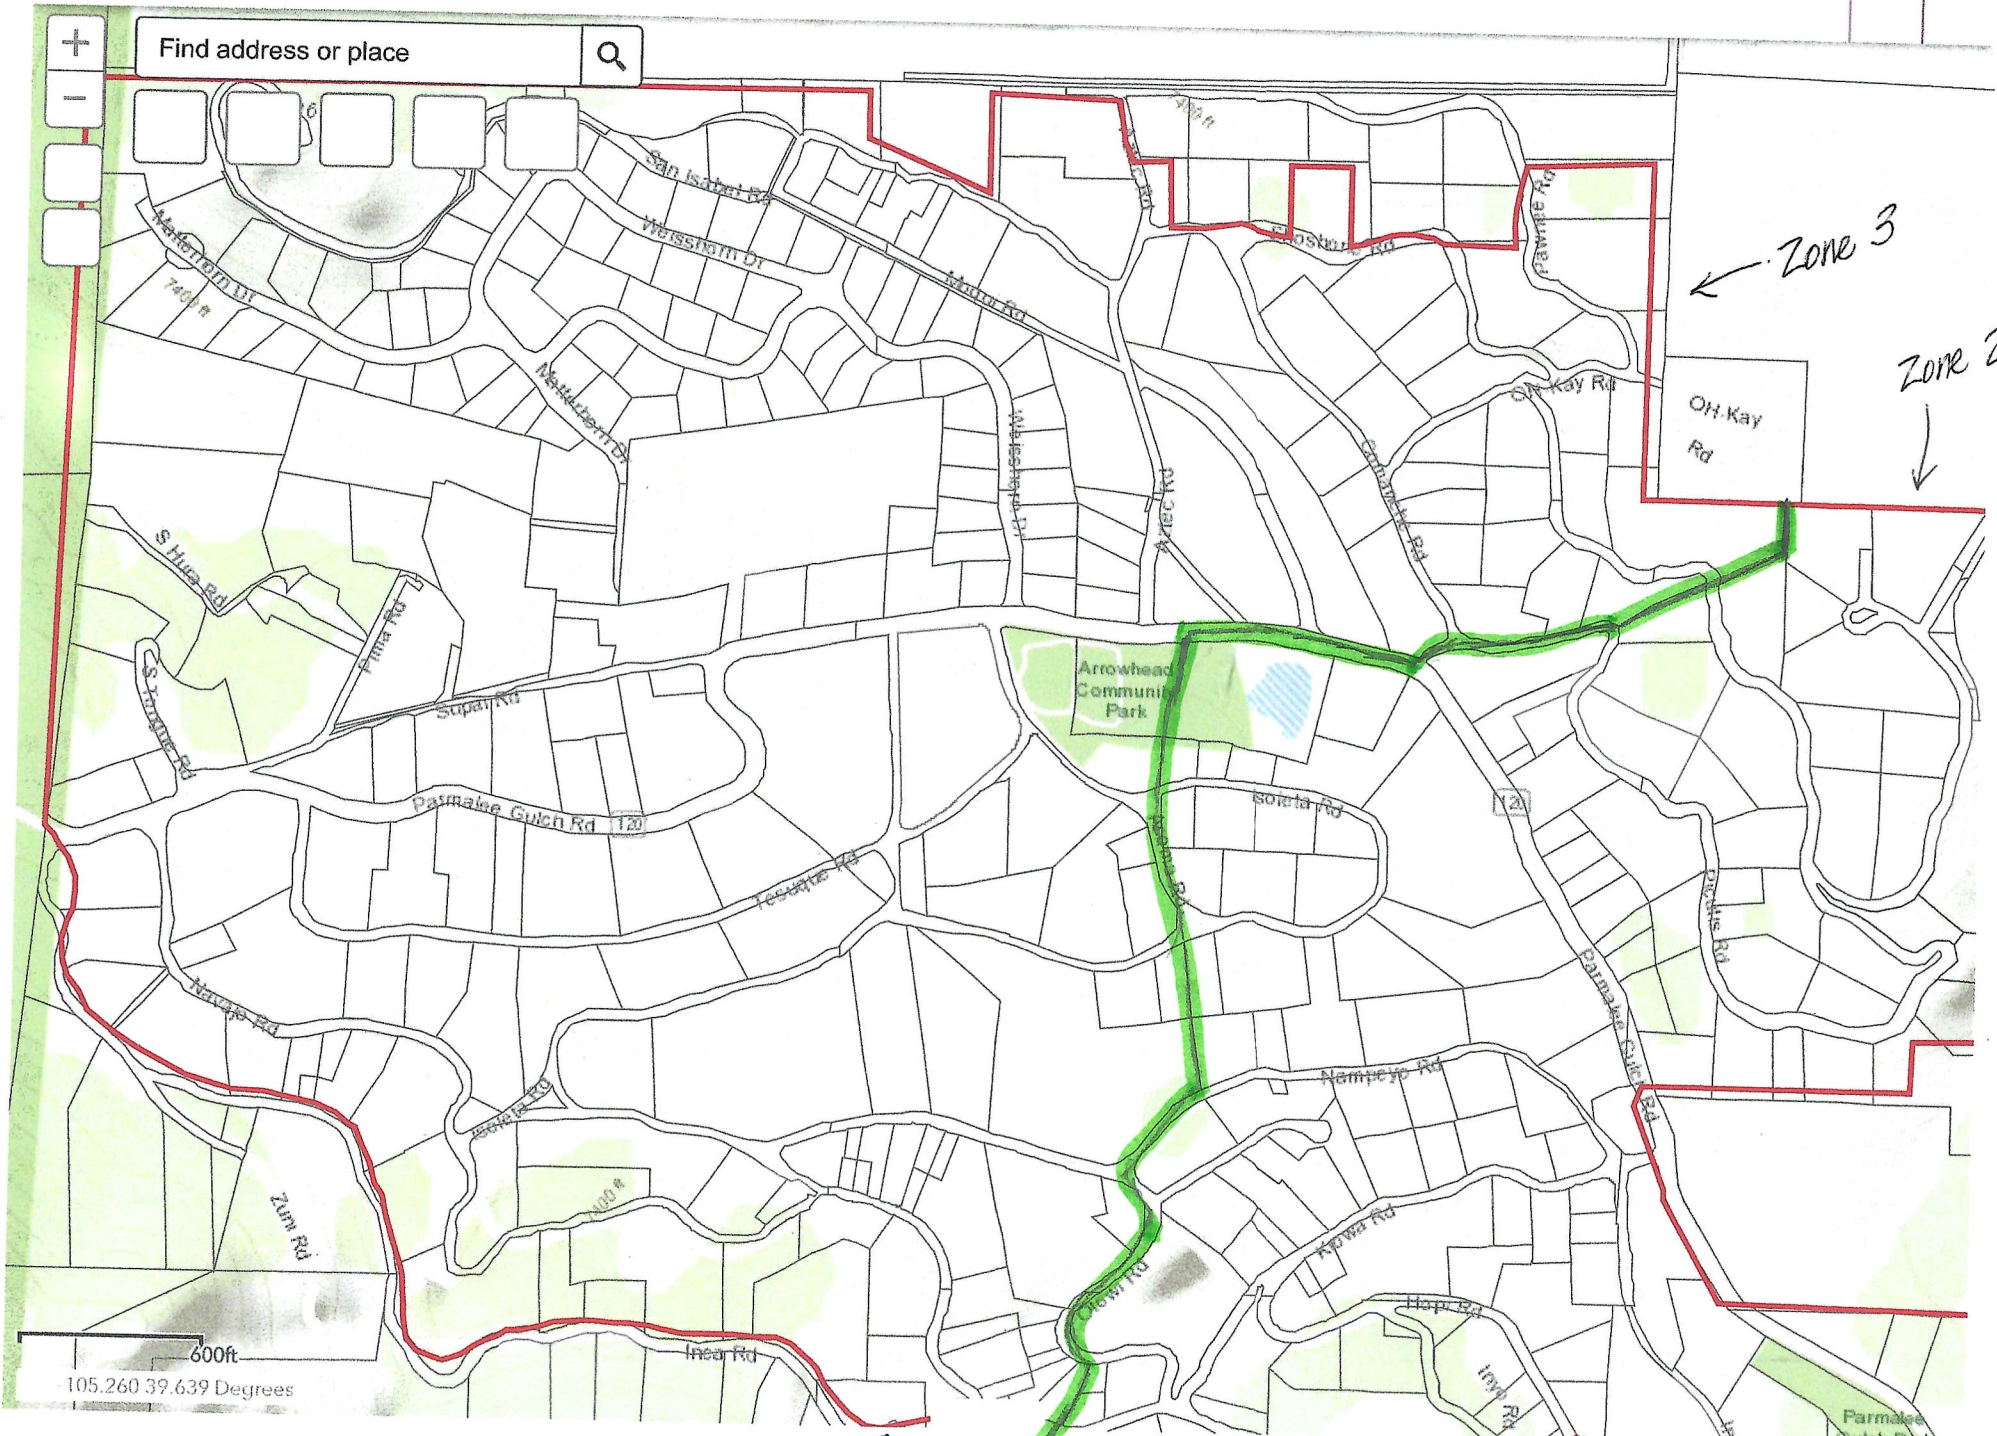

Zone 3 / Zone 2 Map

← Zone 3

↓ Zone 2

Zone 3 ↑

Zone 2

Zone 2 / Zone 1 Map

Zone 2

Zone 1 ↗

7731 ft

600ft

-105.229 39.616 Degrees